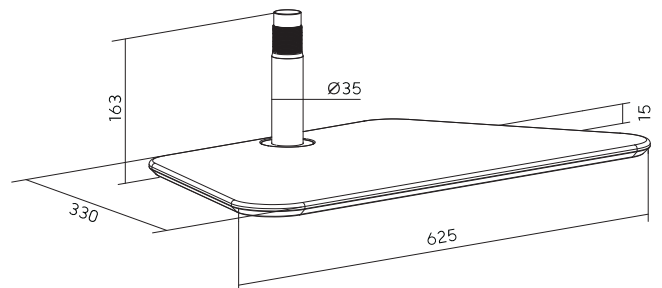

EES65OG +70°~-70° Swivel

the ultimate combination of visual and audible TV viewing experience

Dimensions(mm)

Item No.	EES65OG
Screen Size	50"-65"
Max. VESA	400x400
TV Weight Capacity	35kg/70lbs
Swivel Range	+70° - -70°

EEASH +70°~-70° Swivel

provides extra space for remote controls and more

Dimensions(mm)

Item No.	EEASH
Weight Capacity	10kg/22lbs
Swivel Range	+70° - -70°

Proudly Distributed in Australia by

4/30 Prohasky Street Port Melbourne, Victoria 3207 Australia