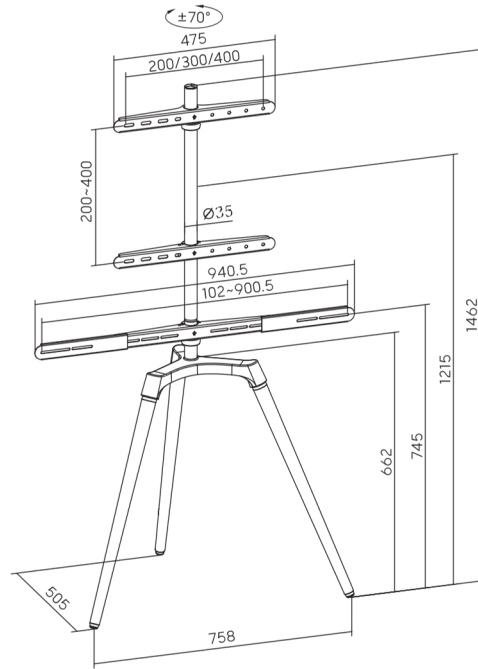

EES65OG/EEASH

EASEL STUDIO TV FLOOR STAND

A sleek, minimalist design adds a refreshing statement to your home with a practical soundbar bracket and optional accessory shelf.

EES65OG/EEASH Easel Studio TV Floor Stand

EZYmount
RED

With its distinctive design, the studio TV floor stand can be integrated into any given house décor with its wood leg infusing the house with warmth, simplicity and elegance.

EES65OG/EEASH

Easel Studio TV Floor Stand

EES65OG +70°~-70° Swivel

the ultimate combination of visual and audible TV viewing experience

Dimensions(mm)

Item No.	EES65OG
Screen Size	50"-65"
Max. VESA	400x400
TV Weight Capacity	35kg/70lbs
Swivel Range	+70° - -70°

EEASH +70°~-70° Swivel

provides extra space for remote controls and more

Dimensions(mm)

Item No.	EEASH
Weight Capacity	10kg/22lbs
Swivel Range	+70° - -70°

Proudly Distributed in Australia by

4/30 Prohasky Street Port Melbourne, Victoria 3207 Australia