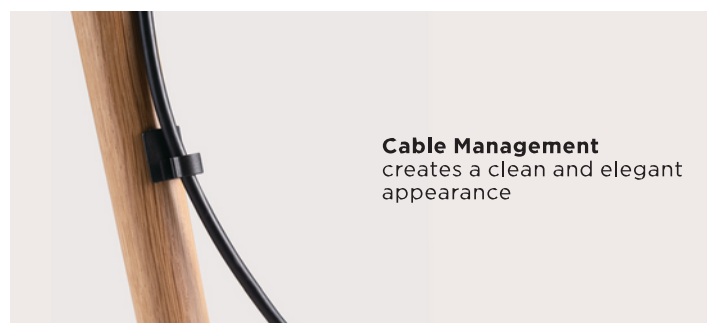

EES65OG/EEASH

EASEL STUDIO TV FLOOR STAND

A sleek, minimalist design adds a refreshing statement to your home with a practical soundbar bracket and optional accessory shelf.

EES65OG/EEASH Easel Studio TV Floor Stand

EZYmount
RED

With its distinctive design, the studio TV floor stand can be integrated into any given house décor with its wood leg infusing the house with warmth, simplicity and elegance.

EES65OG/EEASH

Easel Studio TV Floor Stand

EES65OG +70°~-70° Swivel

the ultimate combination of visual and audible TV viewing experience

Dimensions(mm)

Item No.	EES65OG
Screen Size	50"-65"
Max. VESA	400x400
TV Weight Capacity	35kg/70lbs
Swivel Range	+70° - -70°

EEASH +70°~-70° Swivel

provides extra space for remote controls and more

Dimensions(mm)

Item No.	EEASH
Weight Capacity	10kg/22lbs
Swivel Range	+70° - -70°

Proudly Distributed in Australia by

4/30 Prohasky Street Port Melbourne, Victoria 3207 Australia