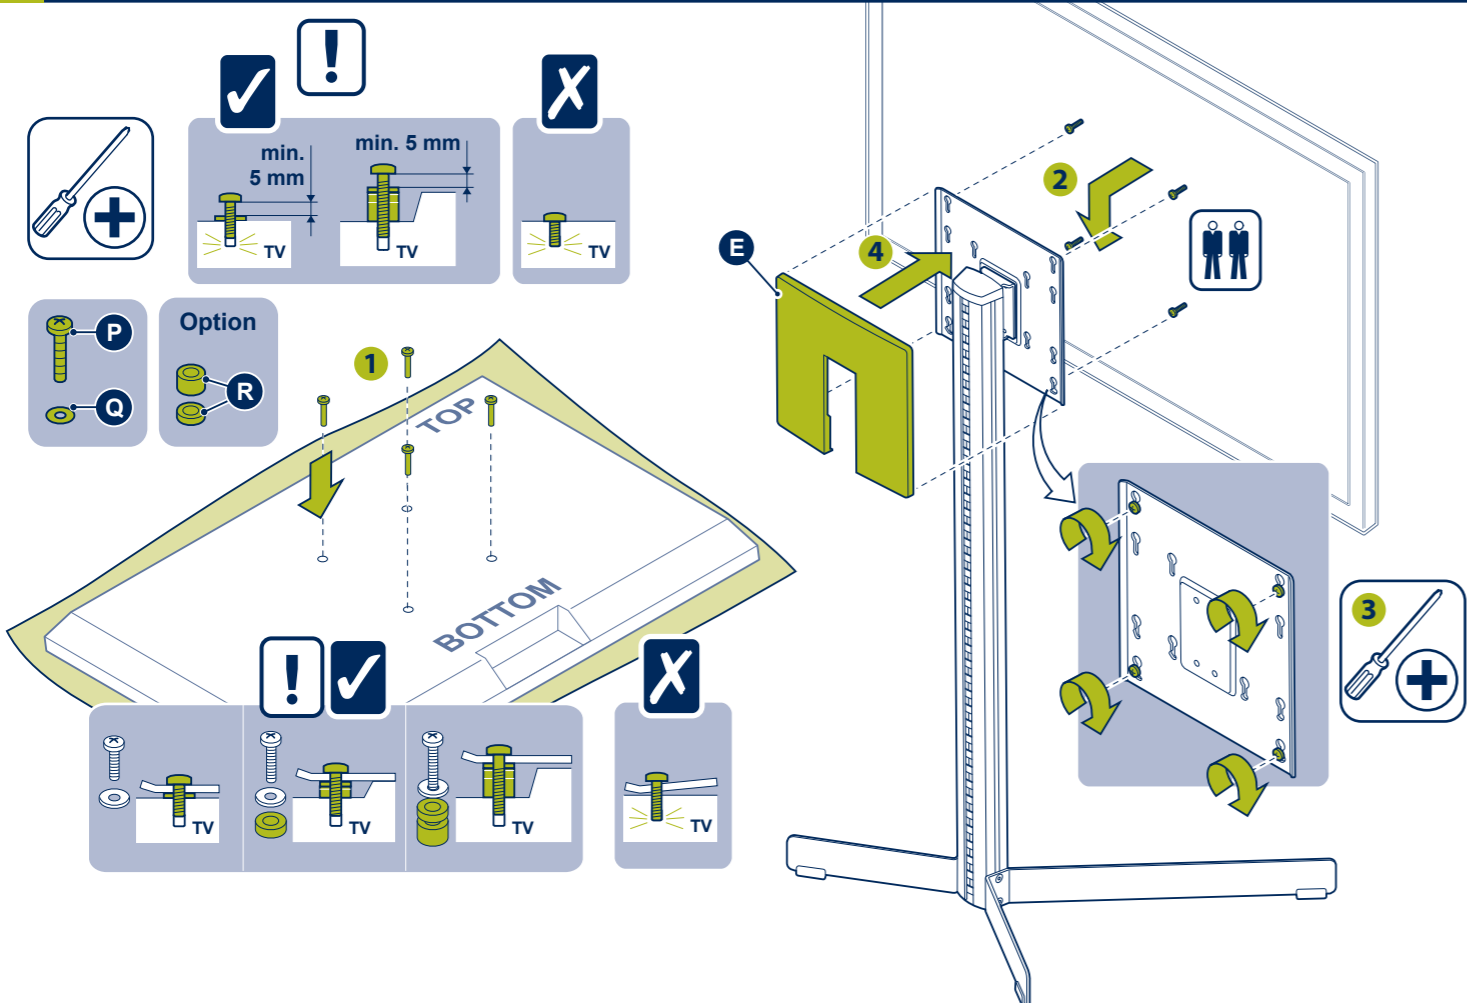

DESIGNED AND ENGINEERED IN THE NETHERLANDS  
 MADE IN THE P.R.C.  
 VOGEL'S PRODUCTS BV  
 NL 5628 DB EINDHOVEN  
 WWW.VOGELS.COM

1 EFF 8230 / EFF 8330 - STAND

2 EFF 8330 - SCREEN

2 EFF 8230 - SCREEN

3 EFF 8330 - SCREEN ON STAND