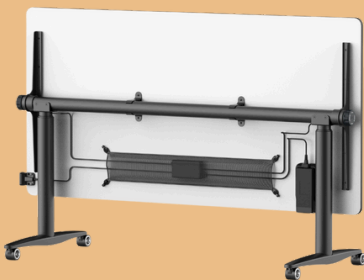

Proudly Distributed in Australia by