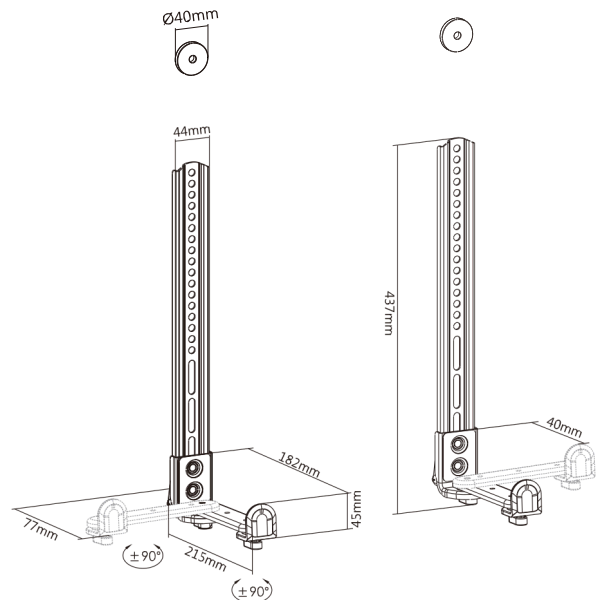

EZYmount

ESB15B

Versatile Soundbar Bracket with Non-Slip Base Holder

This Versatile TV Soundbar Bracket can work with soundbars, center channel speaker or MTM speaker of various length and sizes using convenient adjustable holders. With the versatility to mount above or below the TV, listening can be optimized for whatever size room or furniture layout.

ESB15B

Versatile Soundbar Bracket with Non-Slip Base Holder

Convenient Placement and VESA attachment allows the soundbar to be mounted above or below the TV with TV mount.

Adjustable Holders adapt to soundbar of 1.6"-7.2" depth providing a strong grip and ensuring the soundbar does not tip over when the bracket is tilted 10°.

Adjustable Height for nearly seamless look between the TV and soundbar.

Item No.	ESB15B
Applicable Device	Soundbar (Width: 508-1143mm/20"-45")
Depth Range	40-182mm (1.6"-7.2")
Weight Capacity	15kg/33lbs
Profile	77-215mm (3"-8.5")
Material	Steel, Plastic