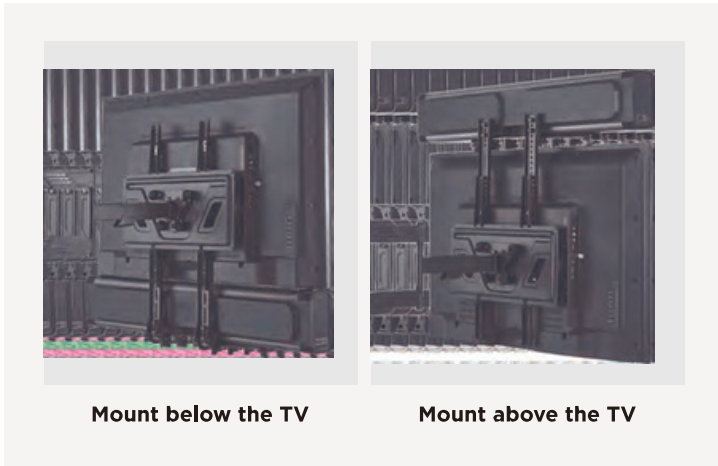

EZYmount

ESB15B

Versatile Soundbar Bracket with Non-Slip Base Holder

This Versatile TV Soundbar Bracket can work with soundbars, center channel speaker or MTM speaker of various length and sizes using convenient adjustable holders. With the versatility to mount above or below the TV, listening can be optimized for whatever size room or furniture layout.

ESB15B

Versatile Soundbar Bracket with Non-Slip Base Holder

Convenient Placement and VESA attachment allows the soundbar to be mounted above or below the TV with TV mount.

Adjustable Holders adapt to soundbar of 1.6"-7.2" depth providing a strong grip and ensuring the soundbar does not tip over when the bracket is tilted 10°.

Adjustable Height for nearly seamless look between the TV and soundbar.

Item No.	ESB15B
Applicable Device	Soundbar (Width: 508-1143mm/20"-45")
Depth Range	40-182mm (1.6"-7.2")
Weight Capacity	15kg/33lbs
Profile	77-215mm (3"-8.5")
Material	Steel, Plastic