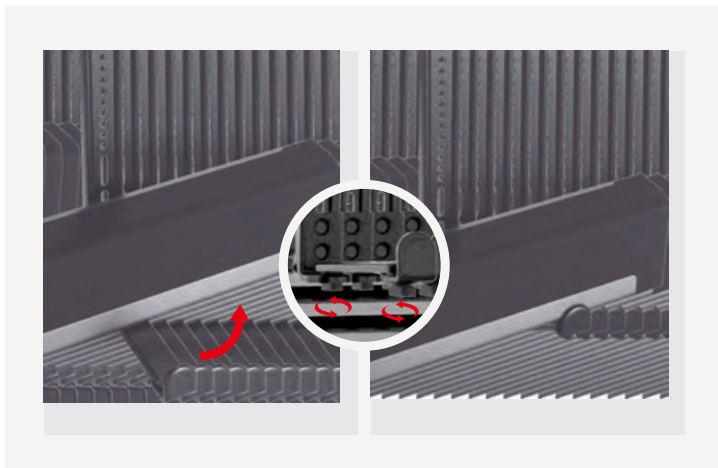

EZYmount

ESB15B

Versatile Soundbar Bracket with Non-Slip Base Holder

This Versatile TV Soundbar Bracket can work with soundbars, center channel speaker or MTM speaker of various length and sizes using convenient adjustable holders. With the versatility to mount above or below the TV, listening can be optimized for whatever size room or furniture layout.

ESB15B

Versatile Soundbar Bracket with Non-Slip Base Holder

Convenient Placement and VESA attachment allows the soundbar to be mounted above or below the TV with TV mount.

Adjustable Holders adapt to soundbar of 1.6"-7.2" depth providing a strong grip and ensuring the soundbar does not tip over when the bracket is tilted 10°.

Adjustable Height for nearly seamless look between the TV and soundbar.

Item No.	ESB15B
Applicable Device	Soundbar (Width: 508-1143mm/20"-45")
Depth Range	40-182mm (1.6"-7.2")
Weight Capacity	15kg/33lbs
Profile	77-215mm (3"-8.5")
Material	Steel, Plastic