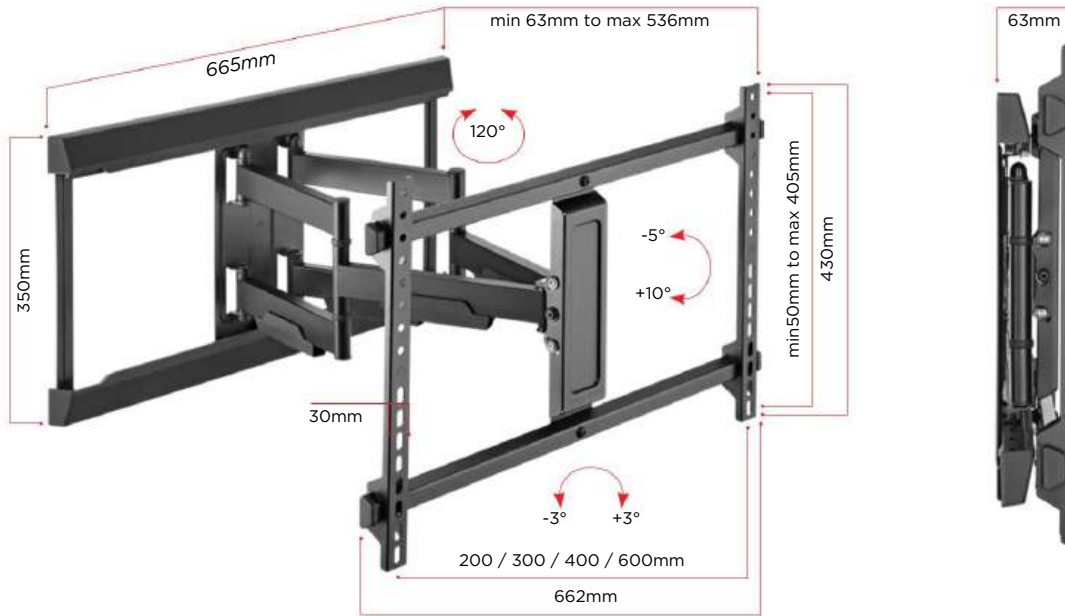

FULL MOTION TV WALL MOUNT

Swivels up to 120°

Tilt range -5° to +10°

Extends from wall up to 536mm

Wall plate suits 600mm studs

Cable management

Level adjust $\pm 3^\circ$

SUITS MOST TV
SCREENS

FULL MOTION TV WALL MOUNT

FEATURES

FLEXIBILITY OF FULL MOTION.

The VLM-5500 swivels up to 120° and tilts -5° to +10°. Being fully adjustable, you can angle your TV to suit your viewing position as well as providing clear access to the rear of your TV for cables and power connections.

EASY INSTALLATION.

The wide wall plate spans 600mm studs for a secure mount. The TV can also be perfectly positioned as you can shift the mounting point laterally along the wall plate. Other great installation features include the -3° to +3° level adjustment, cable management and having all the screws and hardware included.

PACKAGE INCLUDES

Two vertical mounting rails, fully assembled full motion TV wall mount, mounting hardware and assembly instructions.

SPECIFICATIONS

COLOUR	Black
WEIGHT CAPACITY	60kg
SCREEN SIZES	37" to 80" / 94cm to 203cm
TILT RANGE	-5° to +10° (Tilt range can be affected by larger screen sizes)
MOUNTING SCREW HOLE PATTERN	VESA: 200x100, 200x200, 300x200, 400x200, 300x300, 400x300, 400x400, 600x400mm compliant
DISTANCE OF TV FROM WALL	63 to 536mm