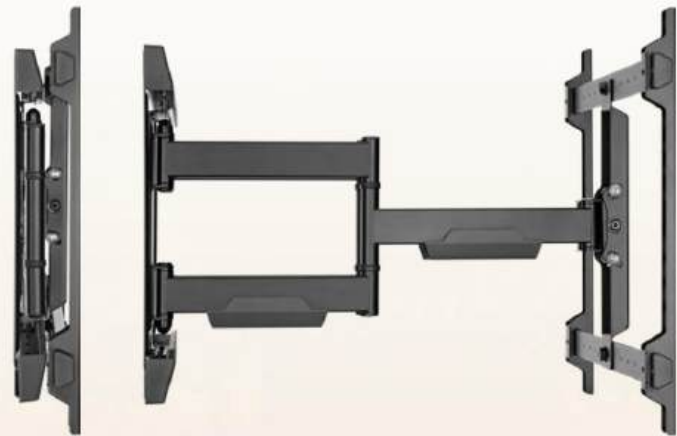

FULL MOTION TV WALL MOUNT

Swivels up to 120°

Tilt range -5° to +10°

Extends from wall up to 536mm

Wall plate suits 600mm studs

Cable management

Level adjust $\pm 3^\circ$

SUITS MOST TV
SCREENS

FULL MOTION TV WALL MOUNT

FEATURES

FLEXIBILITY OF FULL MOTION.

The VLM-5500 swivels up to 120° and tilts -5° to +10°. Being fully adjustable, you can angle your TV to suit your viewing position as well as providing clear access to the rear of your TV for cables and power connections.

EASY INSTALLATION.

The wide wall plate spans 600mm studs for a secure mount. The TV can also be perfectly positioned as you can shift the mounting point laterally along the wall plate. Other great installation features include the -3° to +3° level adjustment, cable management and having all the screws and hardware included.

PACKAGE INCLUDES

Two vertical mounting rails, fully assembled full motion TV wall mount, mounting hardware and assembly instructions.

SPECIFICATIONS

COLOUR	Black
WEIGHT CAPACITY	60kg
SCREEN SIZES	37" to 80" / 94cm to 203cm
TILT RANGE	-5° to +10° (Tilt range can be affected by larger screen sizes)
MOUNTING SCREW HOLE PATTERN	VESA: 200x100, 200x200, 300x200, 400x200, 300x300, 400x300, 400x400, 600x400mm compliant
DISTANCE OF TV FROM WALL	63 to 536mm