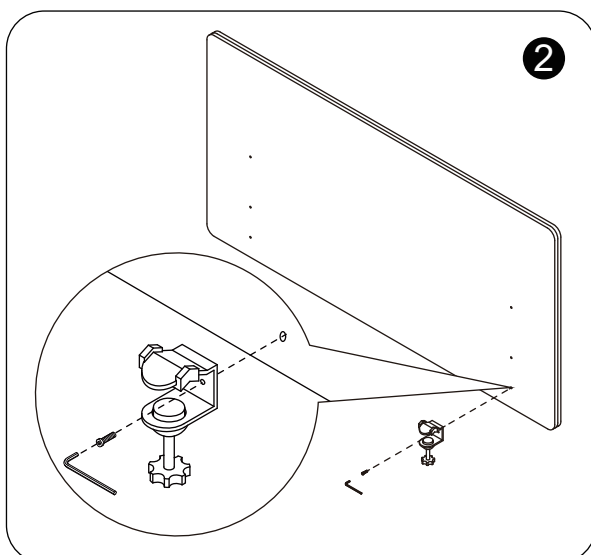

Ergovida

Assembly Instructions

DESK MOUNTED POLYESTER FIBER PRIVACY PANEL

PEAP15060G / PEAP15080G

All accessories needed.

Insert screw through the clamp and into the panel.

Insert hole plugs into the remaining holes until firm.

Rotate the screw to secure the panel to the edge of the desk.

ergovida

Please dispose of this packaging
in a responsible manner – recycle
cardboard/plastic wherever possible.

CANOHM

4/30 Prohasky Street
Port Melbourne, Victoria
3207 Australia