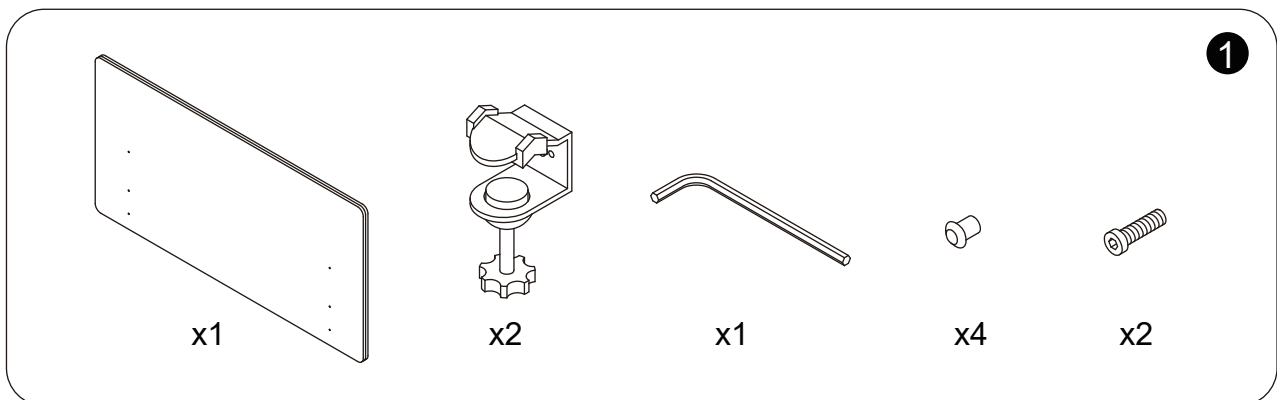

Ergovida

Assembly Instructions

DESK MOUNTED POLYESTER FIBER PRIVACY PANEL

PEAP15060G / PEAP15080G

All accessories needed.

Insert screw through the clamp and into the panel.

Insert hole plugs into the remaining holes until firm.

Rotate the screw to secure the panel to the edge of the desk.

ergovida

Please dispose of this packaging
in a responsible manner – recycle
cardboard/plastic wherever possible.

CANOHM

4/30 Prohasky Street
Port Melbourne, Victoria
3207 Australia