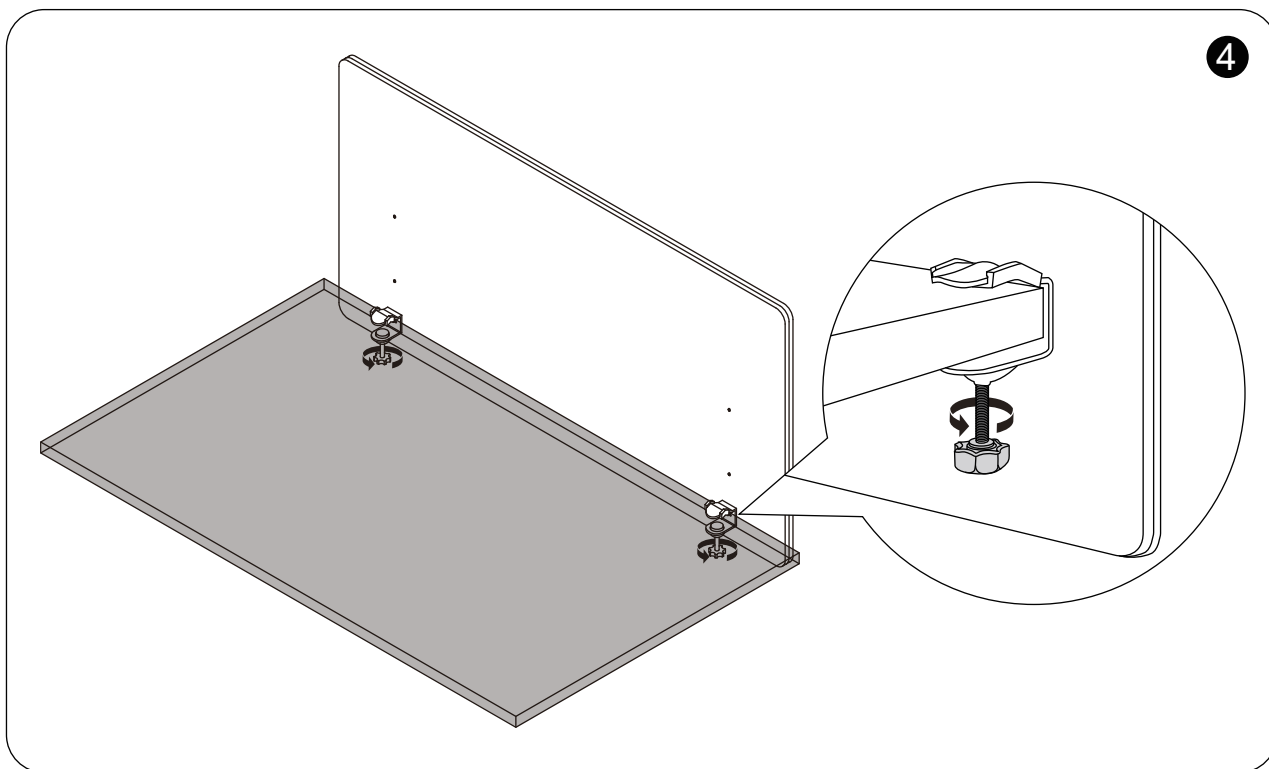

Ergovida

Assembly Instructions

DESK MOUNTED POLYESTER FIBER PRIVACY PANEL

PEAP15060G / PEAP15080G

All accessories needed.

Insert screw through the clamp and into the panel.

Insert hole plugs into the remaining holes until firm.

Rotate the screw to secure the panel to the edge of the desk.

ergovida

Please dispose of this packaging
in a responsible manner – recycle
cardboard/plastic wherever possible.

CANOHM

4/30 Prohasky Street
Port Melbourne, Victoria
3207 Australia