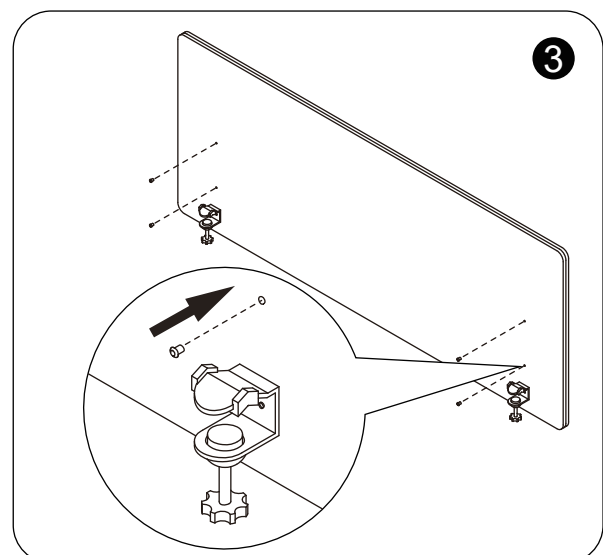

Ergovida

Assembly Instructions

DESK MOUNTED POLYESTER FIBER PRIVACY PANEL

PEAP15060G / PEAP15080G

All accessories needed.

Insert screw through the clamp and into the panel.

Insert hole plugs into the remaining holes until firm.

Rotate the screw to secure the panel to the edge of the desk.

ergovida

Please dispose of this packaging
in a responsible manner – recycle
cardboard/plastic wherever possible.

CANOHM

4/30 Prohasky Street
Port Melbourne, Victoria
3207 Australia