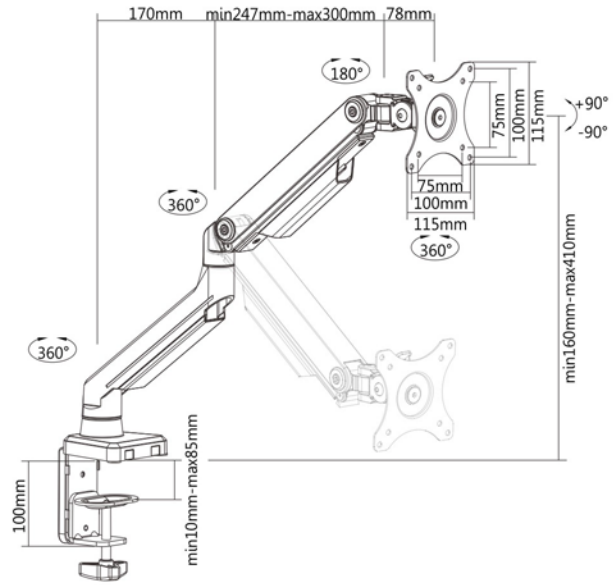

Mechanical Spring Counterbalance Monitor Arm

▶ EMA14-C12

Screen Size
13"-32"

Weight Capacity
8kg/17.6lbs

VESA Compatible
75x75 100x100

Tilt Range
+90° - -90°

Swivel Range
+90° - -90°

Screen Rotation
+180° - -180°

Cable Management

Curved Monitor

Spring Inside