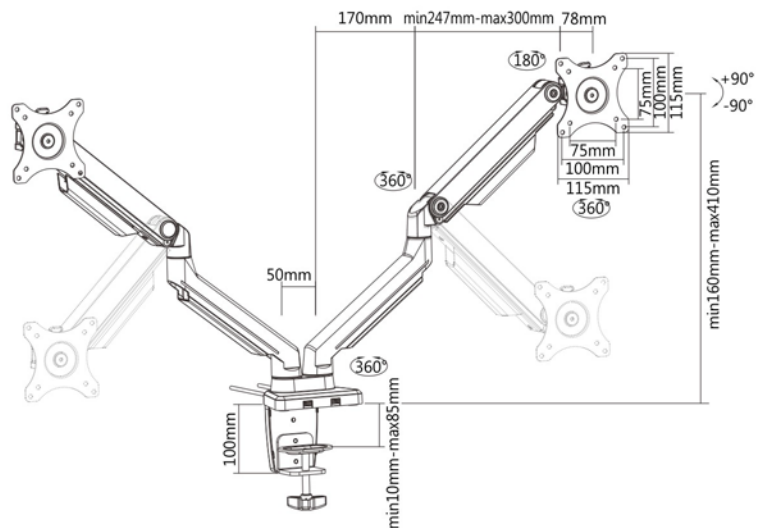

Spring Inside

▶ EMA14-C24

Screen Size
13"-32"

Weight Capacity
8kg/17.6lbs (x2)

VESA Compatible
75x75 100x100

Tilt Range
+90° - -90°

Swivel Range
+90° - -90°

Screen Rotation
+180° - -180°

Cable Management

Curved Monitor

Spring Inside

Mechanical Spring Counterbalance Monitor Arm

▶ EMA14-C12U

Screen Size
13"-32"

Weight Capacity
8kg/17.6lbs

VESA Compatible
75x75 100x100

Tilt Range
+90° - -90°

Swivel Range
+90° - -90°

Screen Rotation
+180° - -180°

Cable Management

Curved Monitor

Spring Inside

▶ EMA14-C24U

Screen Size
13"-32"

Weight Capacity
8kg/17.6lbs (x2)

VESA Compatible
75x75 100x100

Tilt Range
+90° - -90°

Swivel Range
+90° - -90°

Screen Rotation
+180° - -180°

Cable Management

Curved Monitor

Spring Inside