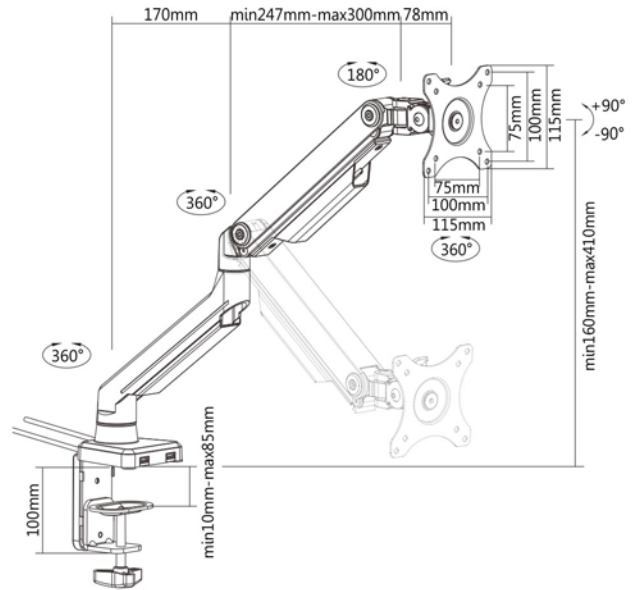

Spring Inside

▶ EMA14-C24

Screen Size
13"-32"

Weight Capacity
8kg/17.6lbs (x2)

VESA Compatible
75x75 100x100

Tilt Range
+90° - -90°

Swivel Range
+90° - -90°

Screen Rotation
+180° - -180°

Cable Management

Curved Monitor

Spring Inside

Mechanical Spring Counterbalance Monitor Arm

▶ EMA14-C12U

Screen Size
13"-32"

Weight Capacity
8kg/17.6lbs

VESA Compatible
75x75 100x100

Tilt Range
+90° - -90°

Swivel Range
+90° - -90°

Screen Rotation
+180° - -180°

Cable Management

Curved Monitor

Spring Inside

▶ EMA14-C24U

Screen Size
13"-32"

Weight Capacity
8kg/17.6lbs (x2)

VESA Compatible
75x75 100x100

Tilt Range
+90° - -90°

Swivel Range
+90° - -90°

Screen Rotation
+180° - -180°

Cable Management

Curved Monitor

Spring Inside