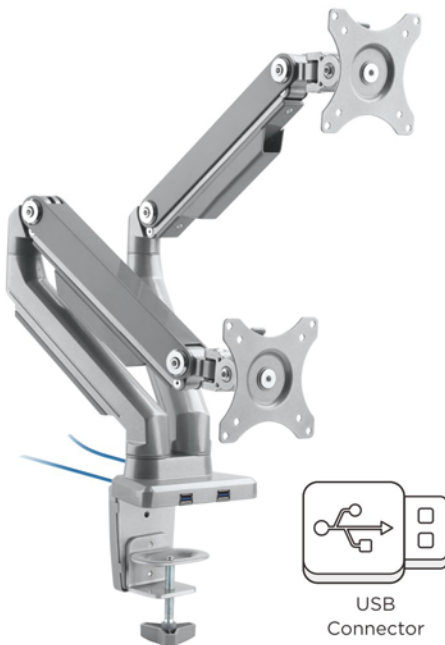

Heavy-Duty clamp
with decorative cover maintains
the overall sleek design.

Cable management
for cleaner desktop

Two 3.0 USB ports
for extra connectivity

Mechanical Spring Counterbalance Monitor Arm

▶ EMA14-C12

Cable Management

Curved Monitor

Spring Inside

Mechanical Spring Counterbalance Monitor Arm

▶ EMA14-C12U

Screen Size
13"-32"

Weight Capacity
8kg/17.6lbs

VESA Compatible
75x75 100x100

Tilt Range
+90° - -90°

Swivel Range
+90° - -90°

Screen Rotation
+180° - -180°

Cable Management

Curved Monitor

Spring Inside

▶ EMA14-C24U

Screen Size
13"-32"

Weight Capacity
8kg/17.6lbs (x2)

VESA Compatible
75x75 100x100

Tilt Range
+90° - -90°

Swivel Range
+90° - -90°

Screen Rotation
+180° - -180°

Cable Management

Curved Monitor

Spring Inside