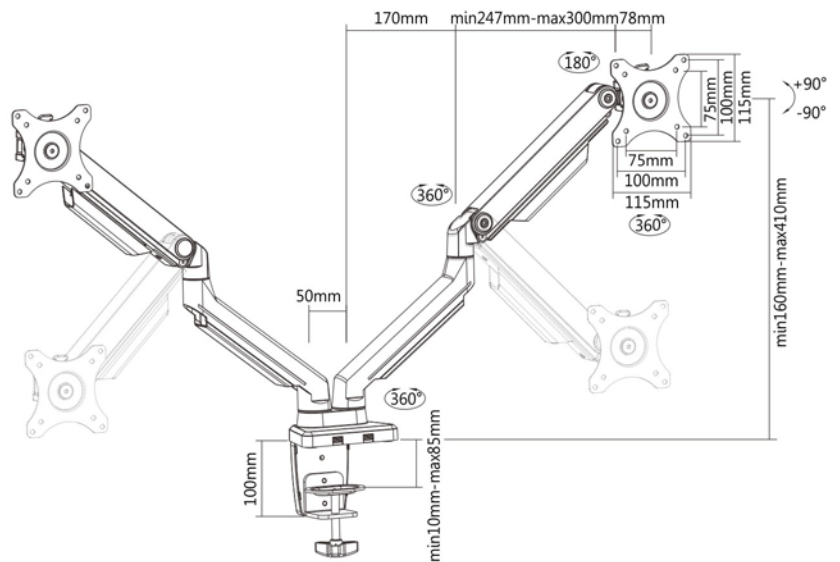

Screen Size
13"-32"

Weight Capacity
8kg/17.6lbs

VESA Compatible
75x75 100x100

Tilt Range
+90° - -90°

Swivel Range
+90° - -90°

Screen Rotation
+180° - -180°

Cable Management

Curved Monitor

Spring Inside

▶ EMA14-C24

Screen Size
13"-32"

Weight Capacity
8kg/17.6lbs (x2)

VESA Compatible
75x75 100x100

Tilt Range
+90° - -90°

Swivel Range
+90° - -90°

Screen Rotation
+180° - -180°

Cable Management

Curved Monitor

Spring Inside

Mechanical Spring Counterbalance Monitor Arm

▶ EMA14-C12U

Screen Size
13"-32"

Weight Capacity
8kg/17.6lbs

VESA Compatible
75x75 100x100

Weight Capacity
8kg/17.6lbs (x2)

VESA Compatible
75x75 100x100

Tilt Range
+90° - -90°

Swivel Range
+90° - -90°

Screen Rotation
+180° - -180°

Cable Management

Curved Monitor

Spring Inside