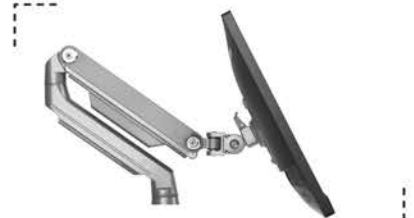

Mechanical Spring Counterbalance Monitor Arm

EMA14 Series

**For Your
Comfortable
Viewing Position**

Quick on/off VESA plate
for easy installation

Preset spring tension
for easy adjustment with a
monitor mounted on the arm

Heavy-Duty clamp
with decorative cover maintains
the overall sleek design.

Cable management
for cleaner desktop

Two 3.0 USB ports
for extra connectivity

Mechanical Spring Counterbalance Monitor Arm

▶ EMA14-C12

Spring Inside

▶ EMA14-C24

Screen Size
13"-32"

Weight Capacity
8kg/17.6lbs (x2)

VESA Compatible
75x75 100x100

Tilt Range
+90° - -90°

Swivel Range
+90° - -90°

Screen Rotation
+180° - -180°

Cable Management

Curved Monitor

Spring Inside

Mechanical Spring Counterbalance Monitor Arm

▶ EMA14-C12U

Screen Size
13"-32"

Weight Capacity
8kg/17.6lbs

VESA Compatible
75x75 100x100