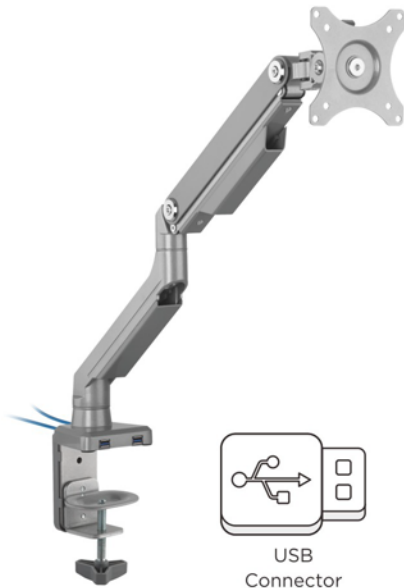

Mechanical Spring Counterbalance Monitor Arm

EMA14 Series

**For Your
Comfortable
Viewing Position**

Quick on/off VESA plate
for easy installation

Preset spring tension
for easy adjustment with a
monitor mounted on the arm

Heavy-Duty clamp
with decorative cover maintains
the overall sleek design.

Cable management
for cleaner desktop

Two 3.0 USB ports
for extra connectivity

Mechanical Spring Counterbalance Monitor Arm

▶ EMA14-C12

Cable Management

Curved Monitor

Spring Inside

Mechanical Spring Counterbalance Monitor Arm

▶ EMA14-C12U

Screen Size
13"-32"

Weight Capacity
8kg/17.6lbs

VESA Compatible
75x75 100x100

Tilt Range
+90° - -90°

Swivel Range
+90° - -90°

Screen Rotation
+180° - -180°

Cable Management

Curved Monitor

Spring Inside

▶ EMA14-C24U

Screen Size
13"-32"