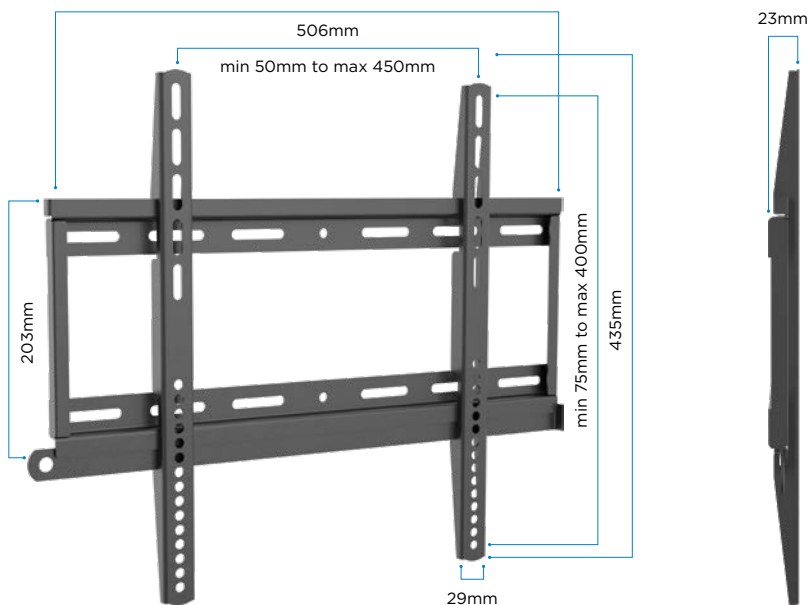

- Universal fitment for a wide range of screen sizes
- Anti-theft secure mounting
- Easy installation
- Slim design

See over page for detailed product information

SLT-400

Flat TV Wall Mount

Features

Super Slim design. The TV sits close to the wall for a stylish appearance whilst allowing sufficient clearance for cables and ventilation.

* Not supplied

Easy installation. Good design and simple instructions combine to make mounting your TV a breeze.

Package includes

Universal mounting rails x 2, locking rod, wall mounting plate, mounting hardware and assembly instructions.

Specifications

Colour	Black
weight Capacity	70kg
Screen sizes	32" to 55" (81cm to 140cm)
Mounting screw hole pattern	VESA: Up to 400 x 400mm
Distance of TV from wall	23mm

Note: If your TV, regardless of its screen size, weighs less than the weight capacity stated here, and the location of its mounting screw holes correspond with those listed, then this mount is suitable for your TV.

Anti-Theft

Screens
32-55"
81-140cm

Up to
400x400mm
VESA

Weight
Capacity
70kg

BLACK