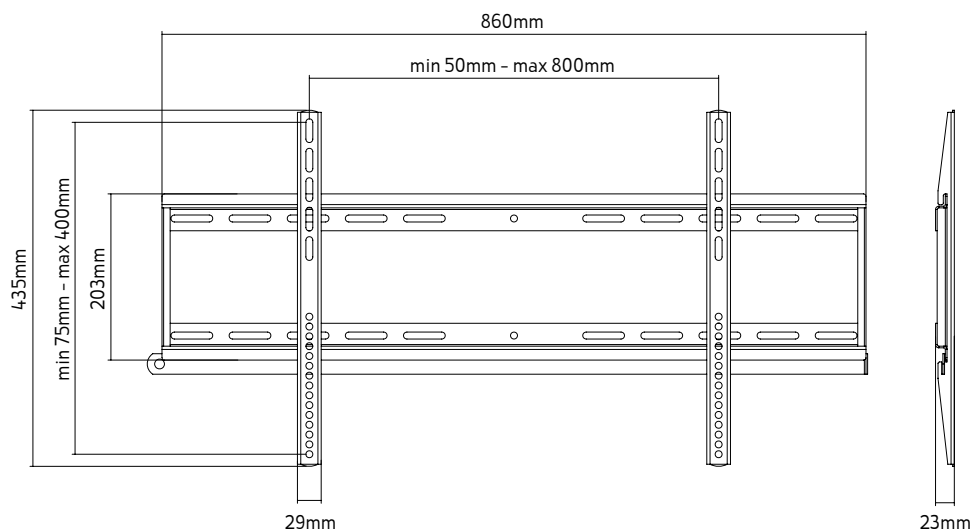

Suits most
TV screens from
37" to 80"

Screens
37-80"
94-203cm

Up to
800x400mm
VESA

Weight
Capacity
70kg

BLACK

VB-F56

FLAT TV WALL MOUNT

- Universal fitment for a wide range of screen sizes
- Slim design – TV sits just 23mm from the wall
- Anti-theft secure mounting
- Easy installation

* Not supplied

Easy installation. Good design and simple instructions combine to make mounting your TV a breeze.

Package includes

Universal mounting rails x 2, locking rod, wall mounting plate, mounting hardware and assembly instructions.

Specifications

Colour	Black
Weight capacity	70kg
Screen sizes	37" to 80" (94cm to 203cm)
Mounting screw hole pattern	VESA Up to 800 x 400mm
Distance of TV from Wall	23mm

Note: If your TV, regardless of its screen size, weighs less than the weight capacity stated here, and the location of its mounting screw holes correspond with those listed, then this mount is suitable for your TV.

Screens
37-80"
94-203cm

Up to
800x400mm
VESA

Weight
Capacity
70kg

BLACK

Anti-Theft