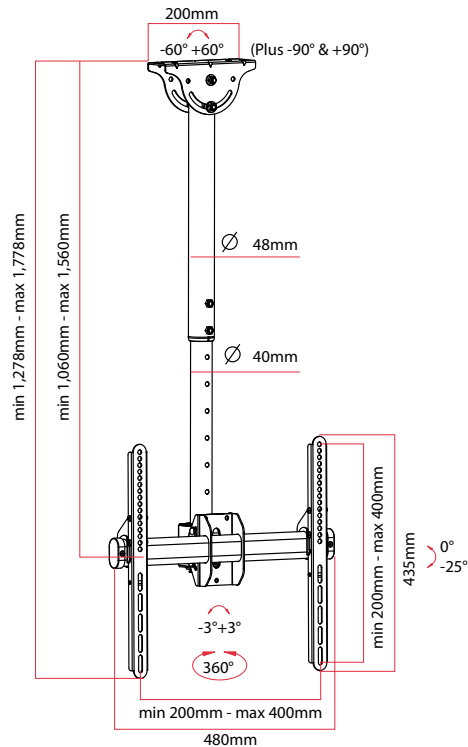

See over page for detailed product information

VCL-400

Telescopic TV Ceiling Mount

Features

- Telescopic height adjustment in 50mm increments for optimal viewing height
- Ceiling Plate can be adjusted up to 90° for use with Flat or Inclined Ceilings
- Tilt and Swivel function provides maximum visibility
- Level adjust provides perfect positioning
- Cable management channel conceals cabling for neat and tidy installation
- Easy installation as the great design and simple instructions combine to make mounting your TV a breeze.

Package includes

- 1 x Outer Pole
- 1 x Inner Pole
- 1 x Interface Bar
- 2 x Vertical Rails
- Mounting Hardware
- Installation Instructions

Specifications

Colour	Black
Capacity	50kg
Screen sizes	32" to 55" (81cm to 140cm)
Mounting screw hole pattern	Up to 400 x 400mm
Swivel Range	Up to 180°
Tilt Range	0° to -25° Fixed (Tilt range can be affected by larger screen sizes)
Level Adjust	-3° to +3°

Note: If your TV, regardless of its screen size, weighs less than the weight capacity stated here, and the location of its mounting screw holes correspond with those listed, then this mount is suitable for your TV.

Also Available

VCL-200

Up to
200x200mm
VESA

VCL-600

Up to
600x400mm
VESA

Screens
32-55"
81-140cm

Up to
400x400mm
VESA

Weight
Capacity
50kg