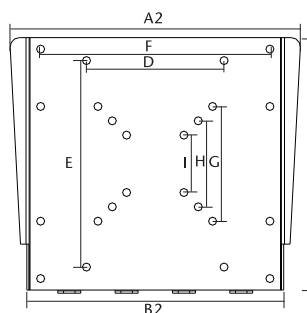

A1 = 265 B2 = 224mm
A2 = 254mm C = 220mm
B1 = 242mm D = 120mm

E = 180mm H = 75mm
F = 200mm I = 50mm
G = 100mm

Screens
23-42"
58-107cm

Up to
200x200mm
VESA

Weight
Capacity
35kg

BLACK

VLC-220

FIXED LCD WALL MOUNT

- Low profile design (18mm), fast and simple wall mounting with VESA standard
- Dimensions: 220(H) x 265(W) x 18(D)mm
- VESA 200x200, 200x100, 100x100, 75x75, 50x50mm and also 120x180mm