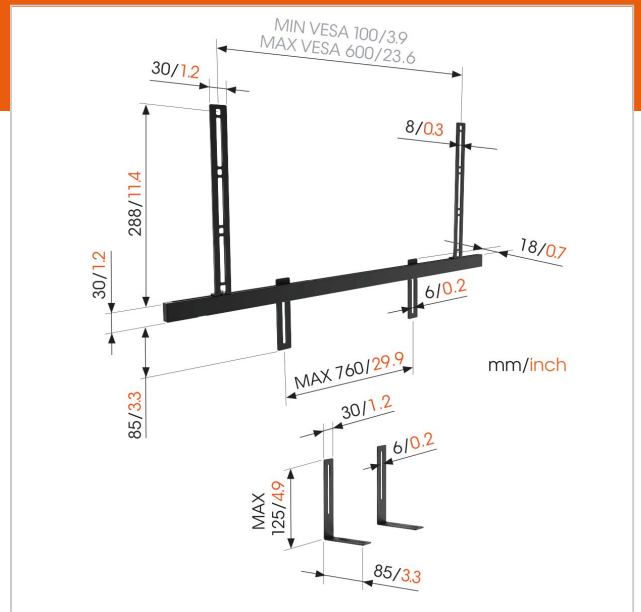

### Key Benefits

- Fits perfectly on Sonos Beam and Playbar
- Create the best listening position
- Enjoy sound that turns with your TV
- Easy levelling and installation

### Attach your sound bar to your Vogel's full turn wall mount for the most ideal viewing and listening experience. A universal sound bar mounting solution for every major audio brand

SOUND 3550 is exactly what you need to watch TV from every angle without compromising sound quality. Combine this sound bar mount with our Vogel's full turn TV wall mount.

### Adaptable to any type of sound bar

The SOUND 3550 is easily customizable for multiple sizes and sound bar shapes such as Sonos Beam, Sonos Playbar and Bose. On top, this universal sound bar mount is made and finished with premium black steel and aluminium for a durable finish. Ideal for light and heavy sound bar. The SOUND 3550, is a sound bar mount that can handle any sound bar with a weight of up to 6,5 kg (14,3 lbs). It offers a solution for both light and heavy sound bar solutions. It supports all the major brands such as Sonos, Bose, Samsung, LG, Heos, Panasonic, JBL, Harmon and Kardon and Yamaha as well as other subbrands. The Vogel's sound bar mount in any case fits the following sound bars: see the comprehensive list on this page.