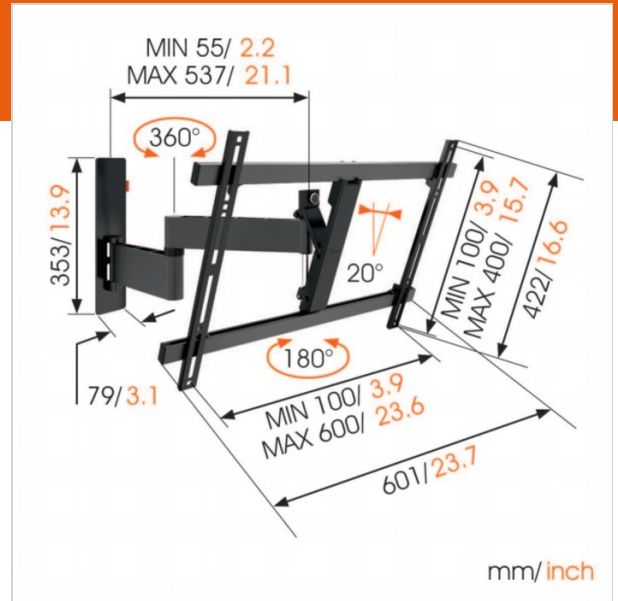

WALL 3345 Full-Motion TV Wall Mount (black)

Article number (SKU) 8353130
Colour Black

Key Benefits

- Simply Smart Value: Great comfort for an affordable price, Tilt (up to 20°) to avoid reflections, Smoothly turn your TV up to 180°, Guide your cables, Easily level your TV even after installation, Use the app and mark the first drilling hole easily!

TV bracket with turning function for TVs up to 30 kg

The WALL 3345 full motion TV wall mount is very popular. The WALL 3345 is suitable for securely mounting virtually any model of TV, from 40" to 65" (101-165 cm), on the wall. The maximum turning angle is 180° and the max. tilting angle is 20°. Also available in white.

Your TV moves in all directions

Mount your TV on the wall with a full motion WALL TV bracket for the best view of your TV from anywhere in the room. You simply turn the TV towards you. You never again have to worry about annoying reflections. With the WALL full-motion wall mount, you can turn your TV to any desired position.

Product type number	WALL 3345
Article number (SKU)	8353130
Colour	Black
EAN single box	8712285335525
Product size	L
TÜV certified	Yes
Tilt	Tilt up to 20°
Turn	Up to 180°
Guarantee	Lifetime
Min. screen size (inch)	40
Max. screen size (inch)	65
Max. weight load (kg)	30
Min. hole pattern	100mm x 100mm
Max. hole pattern	600mm x 400mm
Max. bolt size	M8
Max. height of interface (mm)	422
Max. width of interface (mm)	601