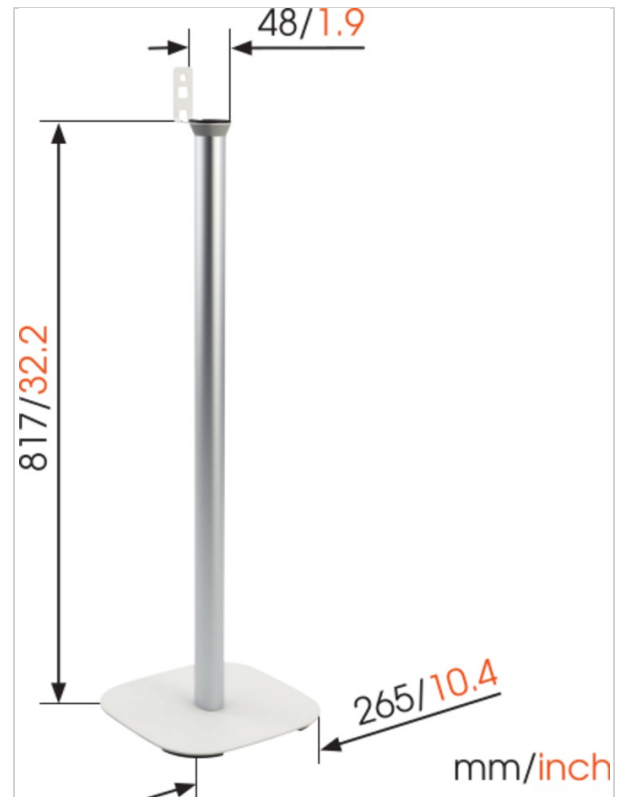

SOUND 4301 Speaker Stand for SONOS PLAY:1 (white)

Article number (SKU) 8153011
Colour White

Key benefits

- Raise your speaker to ear level when you're seated
- Perfect listening position anywhere in the room
- Integrated extension power cord
- Easy installation (pre-assembled)

Get more out of your Sonos PLAY:1

Integrate your Sonos PLAY:1 speaker seamlessly into your interior design by placing it on a Vogel's SOUND 4301 floor stand. With a height of 82 cm, the floor stand raises your speaker to ear level when you're seated - which is where speakers sound best. Create the perfect Sonos listening position anywhere in the room. The Vogel's floor stand provides secure support for your Sonos PLAY:1 and comes in black or white to match the colour of your speaker. Installation is easy, thanks to a pre-assembled speaker interface and integrated extension power cord.

Place your speaker where it sounds best

With the Vogel's floor stand, you get the flexibility to create the perfect listening position for your Sonos PLAY:1 - anywhere in the room. Do you want to mount your speakers up high and out of the way? Then take a look at the Vogel's wall mount for Sonos PLAY:1. Vogel's speaker wall mounts and floor stands are also available for Sonos PLAY:3 speakers.

Product specifications

Product type number	SOUND 4301
Article number (SKU)	8153011
Colour	White
EAN single box	8712285329807
TÜV certified	Yes
Guarantee	5 years

Technical specifications and dimensions

Speaker product size	PLAY:1
Distance to floor (mm)	817