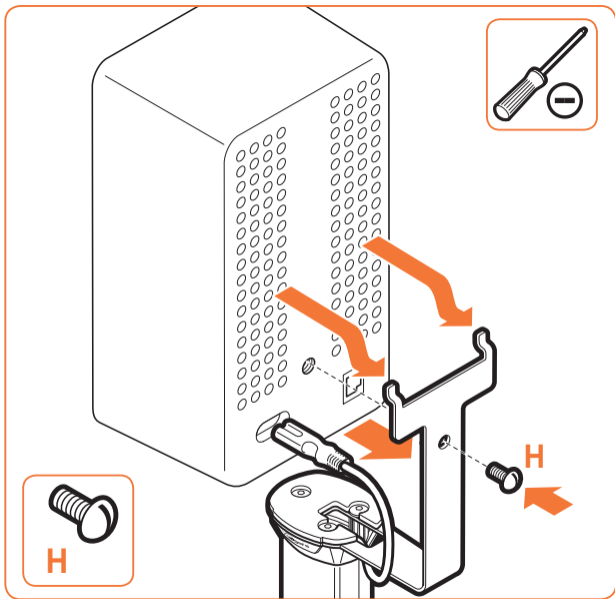

## SOUND 4303

Fits SONOS PLAY:3 (Max. weight load = 3 kg)

Scan the QR-code to find the  
installation movie on YouTube:

More information on: [www.vogels.com](http://www.vogels.com)

2

3

expanding experiences