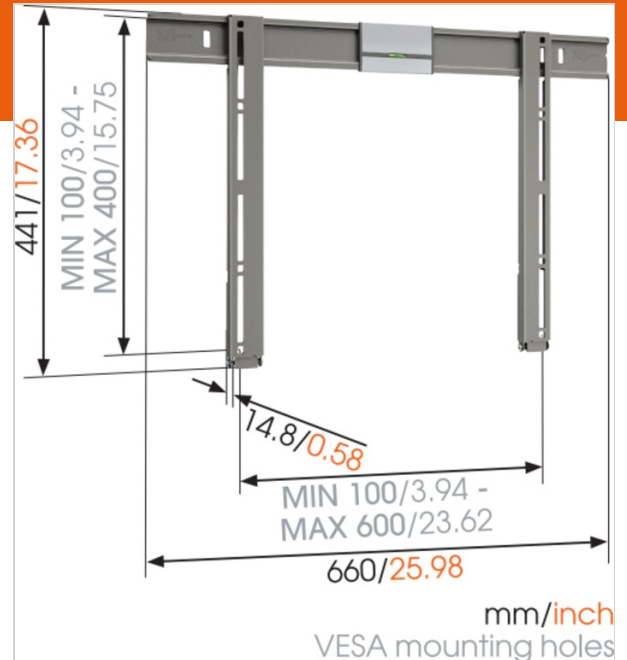

THIN 305 UltraThin Fixed TV Wall Mount

Article number (SKU) 8393052
Colour Grey

Key benefits

- Mount your TV as flat against the wall as possible
- Mount your TV only 1,5 cm from the wall
- Install your mount perfectly level: spirit level included!
- The service positioning allows easy access to cables

Make your flat TV an artistic masterpiece with the THIN 305 UltraThin wall mount. Perfect for mounting your TV 'flat-on-the wall' in the living room, home cinema and bedroom. Simply elegant and virtually invisible, with just 1.5 cm (0.6 inch) of space between the TV and the wall. This mount is part of the Vogel's FLAT products.

Add theatrical flair to your living room or home cinema room with a flat wall mount for your TV. Indulge in extra luxury in your bedroom, even when space is at a premium. The service positioning lets you easily access cables behind the TV. Installing the mount is simple with the clear mounting instructions. The built-in spirit level ensures that your TV always hangs straight. Suitable for screen sizes of 40 to 65 inch (102 to 165 cm).

Product type number	THIN 305
Article number (SKU)	8393052
Colour	Grey
EAN single box	8712285317460
Product size	L
TÜV certified	Yes
Guarantee	Lifetime
Min. screen size (inch)	40
Max. screen size (inch)	65
Max. weight load (kg)	40
Min. hole pattern	100mm x 100mm
Max. hole pattern	600mm x 400mm
Max. screen depth (mm)	150
Max. bolt size	M8
Max. height of interface (mm)	437
Max. width of interface (mm)	660