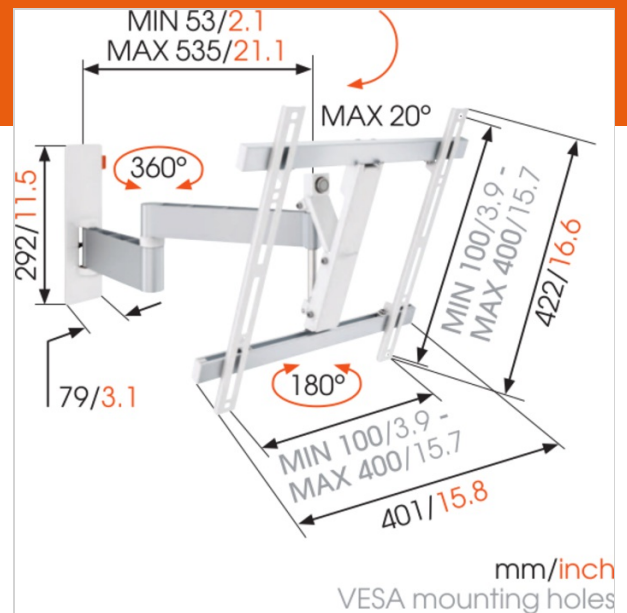

WALL 2245 Full-Motion TV Wall Mount (white)

Article number (SKU) 8353071
Colour White

Key benefits

- Simply Smart Value: Great comfort for an affordable price
- Tilt (up to 20°) to avoid reflections
- Smoothly turn your TV up to 180°
- Guide your cables
- Easily level your TV even after installation
- Smoothly turn your TV
- Tilt to avoid reflections

For TVs up to 55 inch (140 cm)

The WALL 2245 TV wall mount is suitable for 32 to 55 inch (81 to 140 cm) TVs. This sturdy mount supports up to 20 kg (44 lbs).

Flexible viewing from anywhere in the room

Now you can enjoy watching TV from different places with the WALL 2245 full-motion mount from Vogel's. The perfect view from the dining area and from the nearby living room. A great way to see your favourite TV show from a variety of places.

The WALL series: simply smart value

When you want a quality build and clean finish that's easy on your budget, the Vogel's WALL series is your best choice. Constructed with heavy-gauge steel and robust aluminium, these brackets are intuitively engineered to stand up to many years of intensive use. Simply smart value.

Want more flexibility in positioning your Sonos speakers?

Integrate your Sonos speakers seamlessly into your interior design with Vogel's speaker mounts and stands.