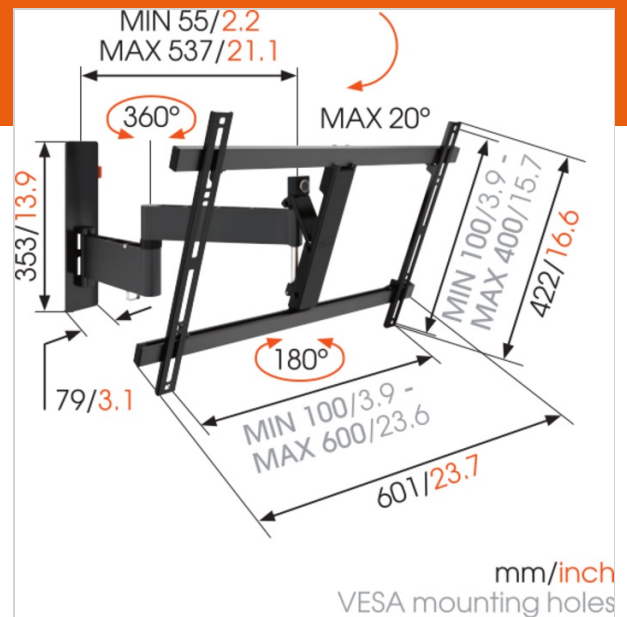

WALL 2345 Full-Motion TV Wall Mount (black)

Article number (SKU) 8353080
Colour Black

Key benefits

- Simply Smart Value: Great comfort for an affordable price
- Tilt (up to 20°) to avoid reflections
- Smoothly turn your TV up to 180°
- Guide your cables
- Easily level your TV even after installation

For large TVs up to 65 inch (165 cm)

The WALL 2345 TV wall mount is suitable for 40 to 65 inch (101 to 165 cm) TVs. It provides safe and secure mounting for TVs up to 30 kg (66 lbs).

Flexible viewing from anywhere in the room

Now you can enjoy watching TV from different places with the WALL 2345 full-motion mount from Vogel's. The perfect view from the dining area and from the nearby living room. A great way to see your favourite TV show from a variety of places.

The WALL series: simply smart value

Vogel's designers drew upon over 40 years of highly durable Dutch design for the audiovisual market when they developed the clean and modern brackets of the WALL series. This resulted in affordable, smart wall brackets backed by a lifetime guarantee. Simply smart value.

Put your electronics right underneath your TV

With one of our TV mounting accessories, you can neatly store your game console, Blu-ray player and remote controls.