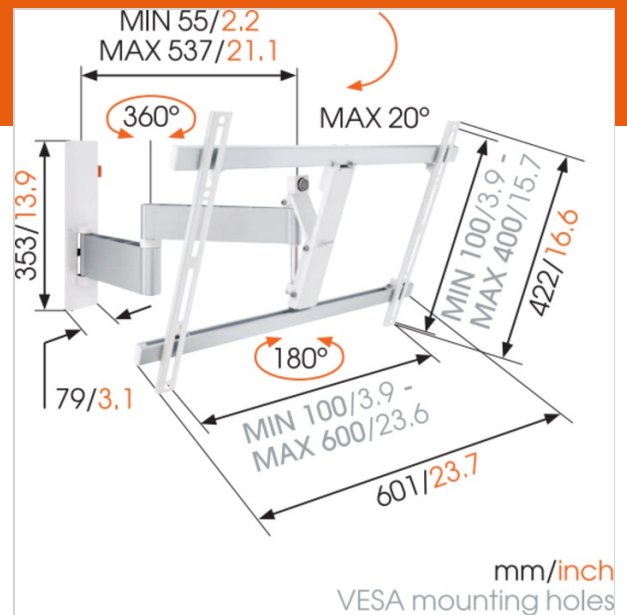

WALL 2345 Full-Motion TV Wall Mount (white)

Article number (SKU) 8353081
Colour White

Key benefits

- Simply Smart Value: Great comfort for an affordable price
- Tilt (up to 20°) to avoid reflections
- Smoothly turn your TV up to 180°
- Guide your cables
- Easily level your TV even after installation

For large TVs up to 65 inch (165 cm)

The WALL 2345 TV wall mount is suitable for 40 to 65 inch (101 to 165 cm) TVs. It provides safe and secure mounting for TVs up to 30 kg (66 lbs).

Flexible viewing from anywhere in the room

Now you can enjoy watching TV from different places with the WALL 2345 full-motion mount from Vogel's. The perfect view from the dining area and from the nearby living room. A great way to see your favourite TV show from a variety of places.

The WALL series: simply smart value

Vogel's designers drew upon over 40 years of highly durable Dutch design for the audiovisual market when they developed the clean and modern brackets of the WALL series. This resulted in affordable, smart wall brackets backed by a lifetime guarantee. Simply smart value.

Put your electronics right underneath your TV

With one of our TV mounting accessories, you can neatly store your game console, Blu-ray player and remote controls.